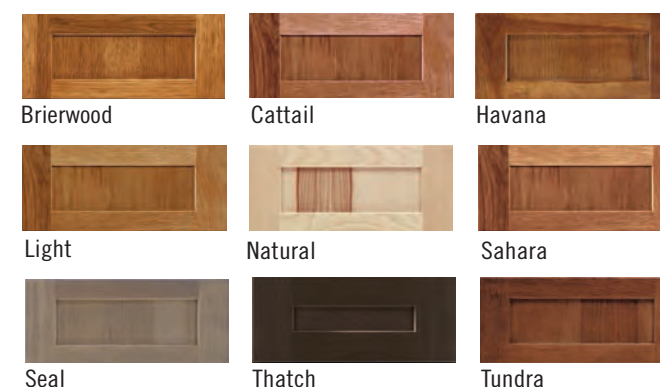

- ◇ Available on Shafer
- Not available on Caprice
- ◆ Heirloom available
- ▲ Available on Taro
- Available on Troxel

MAPLE

* The door and/or drawer front center panel may be constructed of Medium Density Fiberboard (MDF), except Warwick and Lynnville door styles, or when Distressing or Heirloom is specified.

STANDARD FINISHES

WOOD TONE GLAZES •

OPAQUES **

OPAQUE GLAZES ***

CHERRY

STANDARD FINISHES

WOOD TONE GLAZES •

OPAQUES •

HICKORY

STANDARD FINISHES

WOOD TONE GLAZES

PURESTYLE™

STANDARD FINISHES

THERMOFOIL™

STANDARD FINISH

SPECIALTY LAMINATE