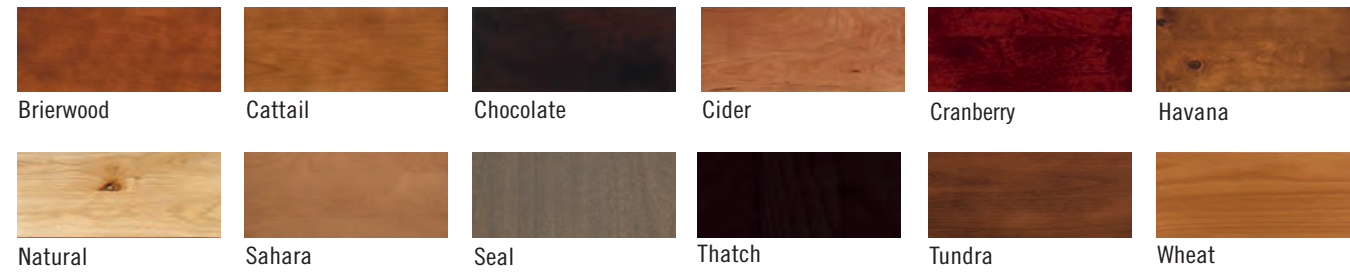

HICKORY

STANDARD FINISHES

WOOD TONE GLAZES

PURESTYLE™

STANDARD FINISHES

THERMOFOIL™

STANDARD FINISH

SPECIALTY LAMINATE

STANDARD FINISHES

FINISHES

◆ Heirlooming available

ALDER / RUSTIC ALDER

STANDARD FINISHES

WOOD TONE GLAZES

OAK

STANDARD FINISHES

WOOD TONE GLAZES

OPAQUES ◆

HARDWARE

TRADITIONAL

TRANSITIONAL

CONTEMPORARY

HEIRLOOMING

Add character and depth to select finishes with over-sanding on edges and profiles for a naturally worn-to-the-wood appearance that says old world charm. Available in the following finishes: Black, Forest Floor, Juniper Berry, Maritime, Oasis, Storm and Tidal Mist. See your designer for availability on trim pieces.