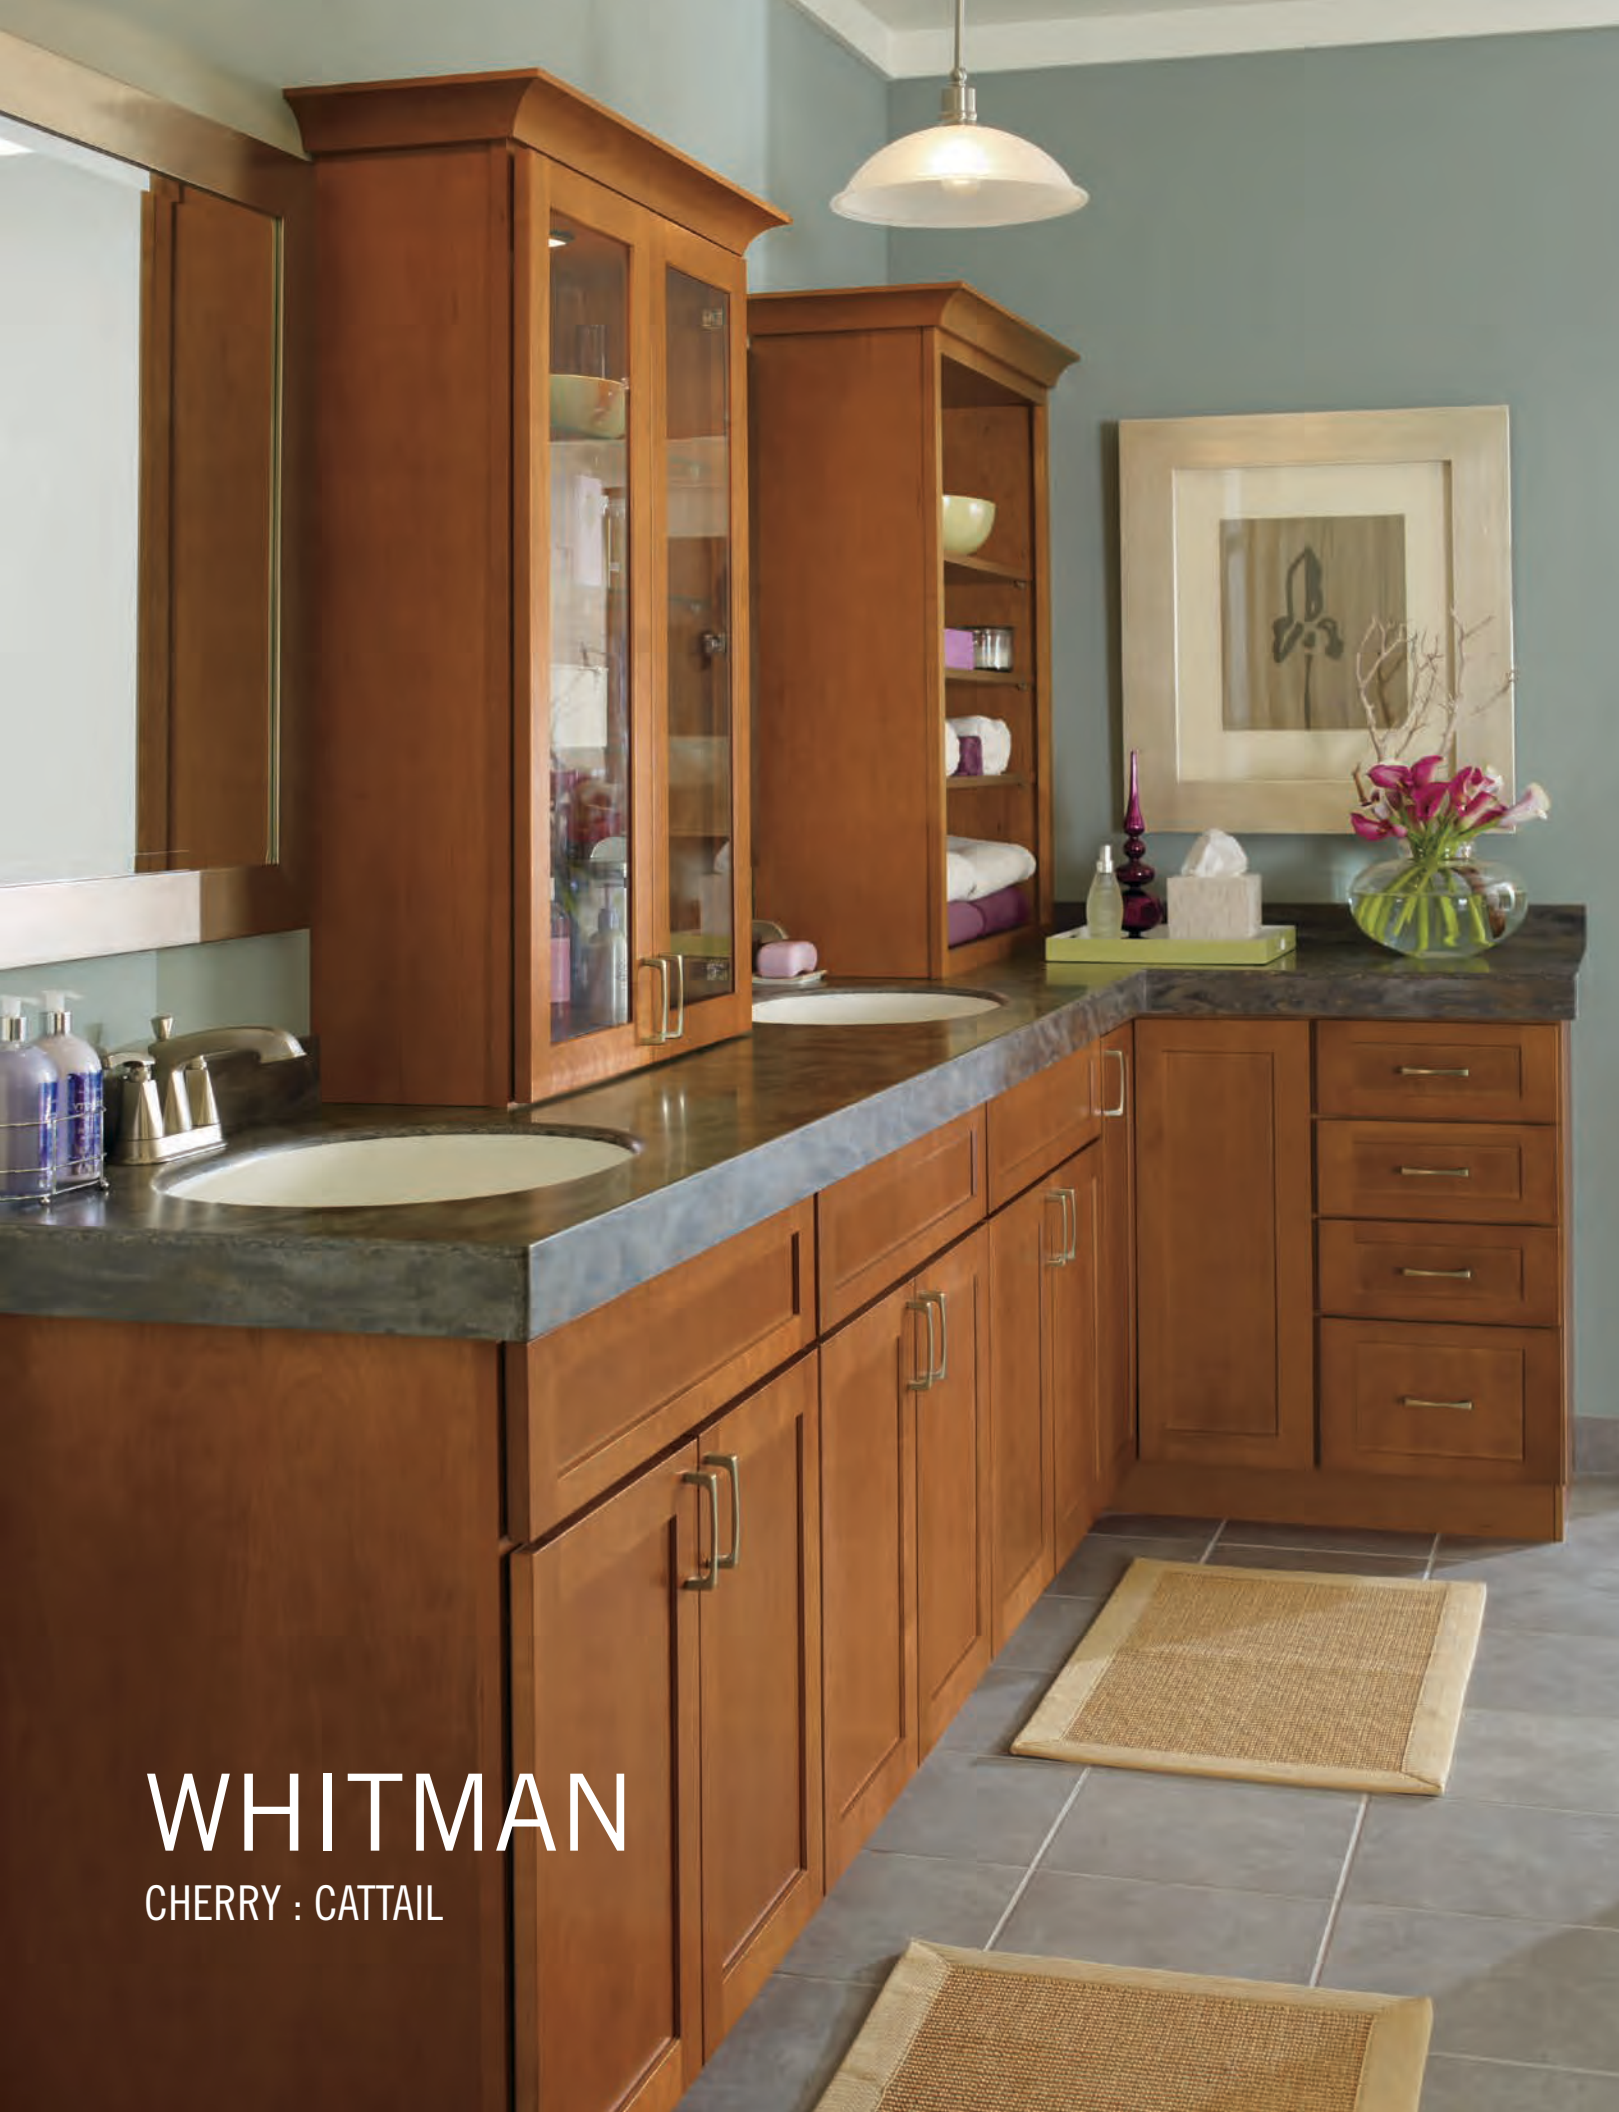

CAPRICE

MAPLE : FOREST FLOOR

- 1. UTILITY EASY ACCESS CABINET
- 2. STRAIGHT ANGLE CROWN MOULDING
- 3. CABMAT™

DARBY

MAPLE : WHITE

- 1. COSMETIC ORGANIZER
- 2. VANITY CHROME ROLL-OUT RACK
- 3. FURNITURE VALANCE TOEKICK
- 4. INVERTED FRAME ON BASE CABINET