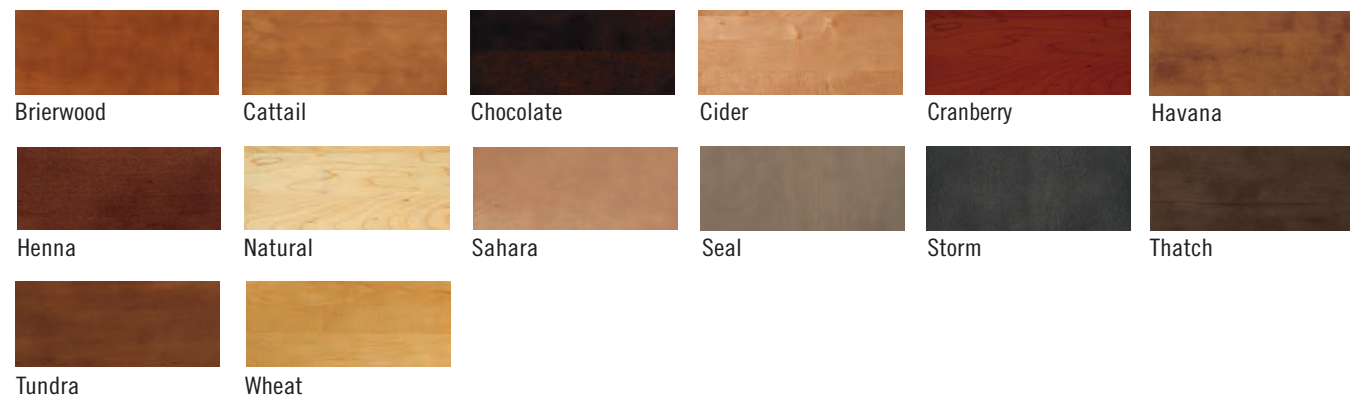

FINISHES

- Not available on Caprice
- Heirloom available (except on Caprice Black)
- + Heirloom not available

- Available on Shafer
- Not available on Caprice
- Heirloom available
- ▲ Available on Taro
- Available on Troxel

MAPLE

* The door and/or drawer front center panel may be constructed of Medium Density Fiberboard (MDF), except Warwick and Lynnville door styles, or when Distressing or Heirloom is specified.

STANDARD FINISHES