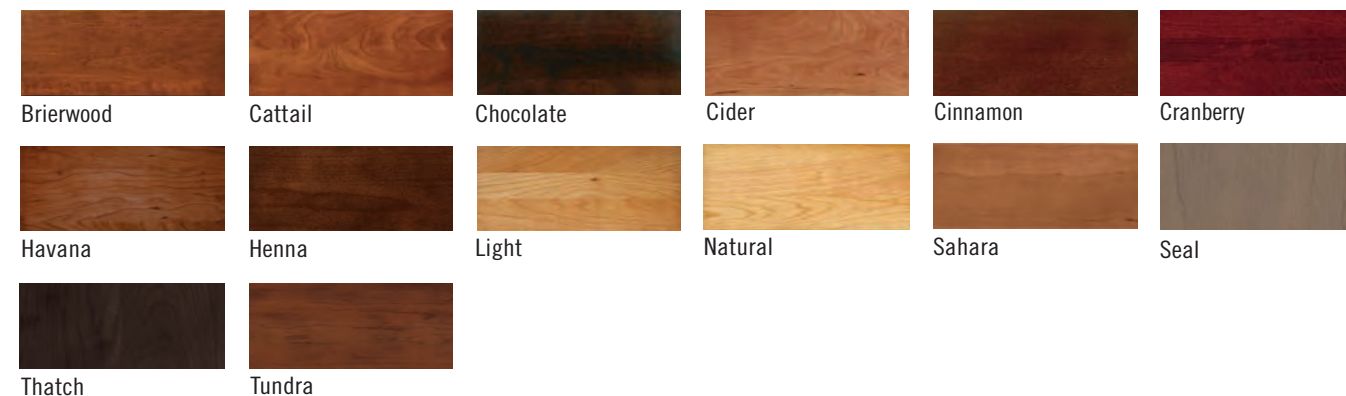

STANDARD FINISHES

WOOD TONE GLAZES •

OPAQUES **

OPAQUE GLAZES ***

CHERRY

STANDARD FINISHES

WOOD TONE GLAZES •

OPAQUES •

STANDARD FINISHES

FINISHES

◆ Heirlooming available

ALDER / RUSTIC ALDER

STANDARD FINISHES

WOOD TONE GLAZES

OAK

STANDARD FINISHES